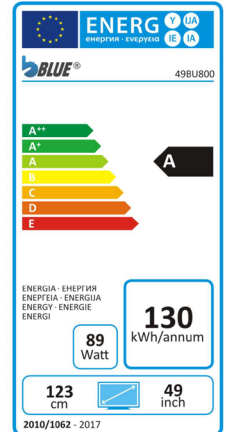

## FULL SPECIFICATIONS

**NETFLIX**

**HDMI**

**DVB**

### PICTURE

<b>Angle of Vision</b>	170 Type
<b>Brightness</b>	280
<b>Contrast Ratio</b>	1200:1
<b>Time Response</b>	6
<b>Screen size TV</b>	49
<b>Screen Resolution</b>	3840x2160
<b>Maximum color (eg : 16,7 M)</b>	16.7M
<b>Color Temperature Selection</b>	YES
<b>HD READY</b>	YES
<b>FULL HD</b>	YES

### TUNER

<b>Analog Tuner</b>	Yes
<b>DVB(T/T2)</b>	Yes
<b>Number of Preset Channels</b>	ATV:100 DVB-C:800 DVB-T:1000 DVB-S2:5000
<b>Tuner Standard (eg : PAL/SECAM)</b>	PAL/SECAM/NTSC
<b>Tuner Mode (eg : BG, LL'...)</b>	B/G,D/K,L,I
<b>Search Mode Channel (Manual/Auto)</b>	Manual/Auto
<b>Teletext</b>	1000 Pages

### GENERAL

<b>Color of the TV</b>	Total black
<b>Remote Control</b>	Standard
<b>Remote Controller (No of keys)</b>	45
<b>Wall Support Type (eg : VESA or specific)</b>	VESA-type size: 300*300 screw type:M6
<b>Power Requirements</b>	AC 100-240V,50/60HZ
<b>Color</b>	Black + Silver strip frame + Silver Stand