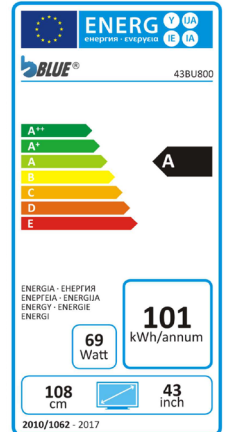

FULL SPECIFICATIONS

NETFLIX

HDMI

DVB

PICTURE

Angle of Vision	170 Type
Brightness	250
Contrast Ratio	1100:1
Time Response	9
Screen size TV	42,5
Screen Resolution	3840x2160
Maximum color (eg : 16,7 M)	1.07B
Color Temperature Selection	YES
HD READY	YES
FULL HD	YES

SPECIAL FUNCTIONS

DVD Player DivX	NO
DVD Player Mpeg4	NO
Card Reader (eg : SD, MMC ...)	NO
USB 2 High Speed	NO
HDD	NO

TUNER

Analog Tuner	Yes
DVBT (TNT)	Yes
Number of Preset Channels	ATV:100 DVB-C:800 DVB-T:1000 DVB-S2:5000
Tuner Standard (eg : PAL/SECAM)	PAL/SECAM/NTSC
Tuner Mode (eg : BG, LL'...)	B/G,D/K,L,I
Search Mode Channel (Manual/Auto)	Manual/Auto
Teletext	1000 Pages

AUDIO TV

Audio Output power (eg : 2x15w)	8W*2
Nicam Stereo	Yes
Virtual Dolby	No
Dolby Digital	Yes
Pre-Set Equalizer Modes (eg : music, theatre...)	Movie/Music/News/Game /Sports/Standard/User
Others	Balance/AVL/AD Switch /Surround Sound

GENERAL

Color of the TV	Total black
Remote Control	Standard
Remote Controller (No of keys)	45
Wall Support Type (eg : VESA or specific)	VESA-type size: 300*300 screw type:M6
Power Requirements	AC 100-240V,50/60HZ
Color	Black + Silver strip frame + Silver Stand