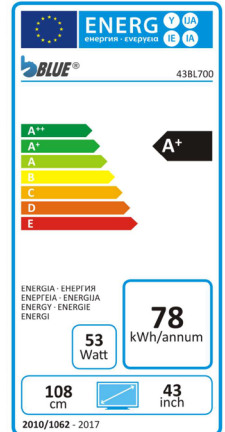

## FULL SPECIFICATIONS

**NETFLIX**
**LED TV**
**HDMI**
**USB**  
UNIVERSAL SERIAL BUS

**DVB**
**WiFi**
**eco tv**

### PICTURE

<b>Angle of Vision</b>	170 Type
<b>Brightness</b>	220
<b>Contrast Ratio</b>	1200:1
<b>Time Response</b>	8
<b>Screen size TV</b>	42,5
<b>Screen Resolution</b>	1920x1080
<b>Maximum color (eg : 16,7 M)</b>	16.7M
<b>Color Temperature Selection</b>	YES
<b>HD READY</b>	YES
<b>FULL HD</b>	YES

### TUNER

<b>Analog Tuner</b>	Yes
<b>DVBT (TNT)</b>	Yes
<b>Number of Preset Channels</b>	ATV:100 DVB-C:800 DVB-T:1000 DVB-S2:5000
<b>Tuner Standard (eg : PAL/SECAM)</b>	PAL/SECAM/NTSC
<b>Tuner Mode (eg : BG, LL'...)</b>	B/G,D/K,L,I
<b>Search Mode Channel (Manual/Auto)</b>	Manual/Auto
<b>Teletext</b>	1000 Pages

### GENERAL

<b>Color of the TV</b>	Total black
<b>Remote Control</b>	Standard
<b>Remote Controller (No of keys)</b>	45
<b>Wall Support Type (eg : VESA or specific)</b>	VESA-type size: 300*300 screw type:M6
<b>Power Requirements</b>	AC 100-240V,50/60HZ
<b>Color</b>	Black + Silver Stand